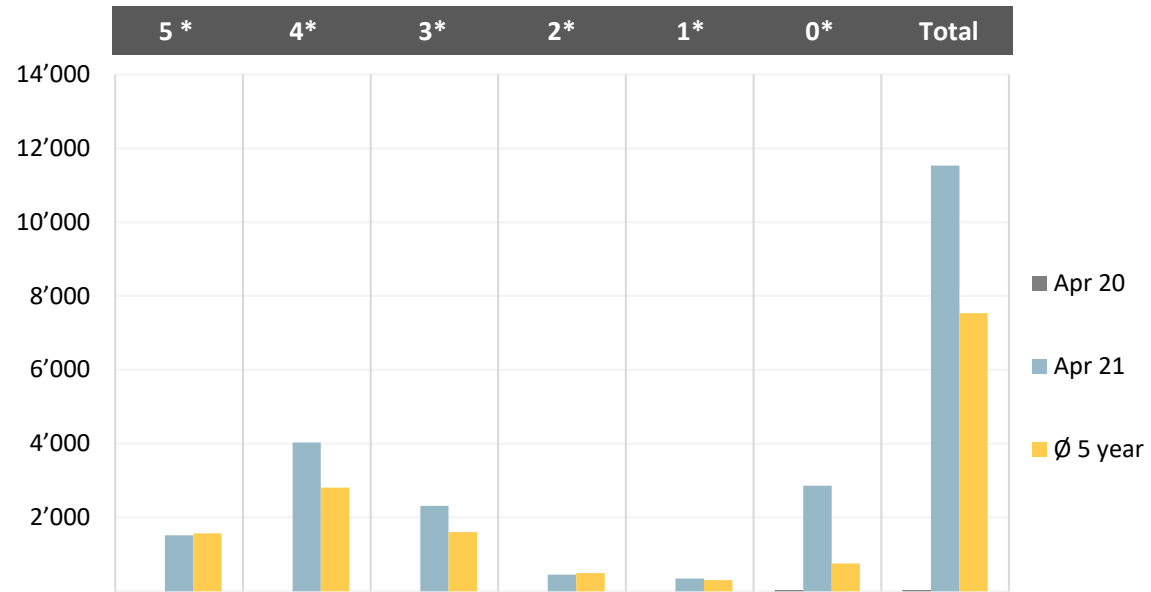

## Overnight stays hotels comparison

Month	5 star	4 star	3 star	2 star	1 star	sp. hotels	Total
Apr 20	0	0	0	0	0	40	40
Apr 21	1'521	4'031	2'316	453	352	2'858	11'531
Ø 5 year	1'569	2'807	1'607	492	301	757	7'533