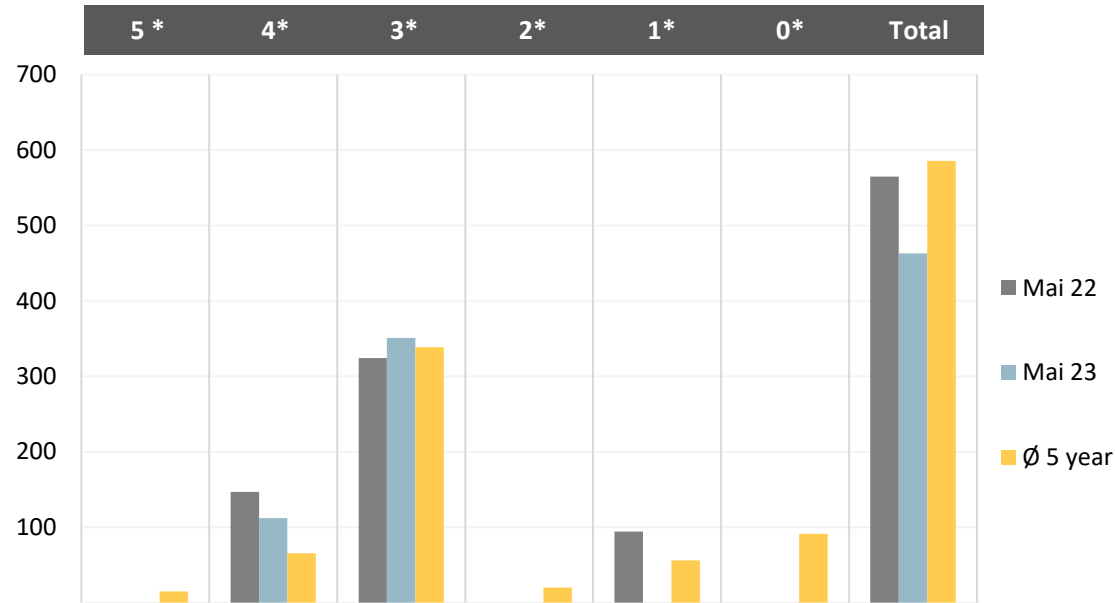

## Overnight stays hotels comparison

Month	5 star	4 star	3 star	2 star	1 star	sp. hotels	Total
Mai 22	0	147	324	0	94	0	565
Mai 23	0	112	351	0	0	0	463
Ø 5 year	15	65	339	20	56	91	586
comp. to prev. year	#DIV/0!	-23.8%	8.3%	0.0%	-100.0%	0.0%	-18.1%
comp. Ø 5 years	#DIV/0!	71.8%	3.7%	-100.0%	-100.0%	-100.0%	-21.0%
capacity 2022	0	3'038	527	0	290	0	3'855
occupancy 2022	0.0%	4.8%	61.5%	0.0%	32.4%	0.0%	14.6%
capacity 2023	0	1'050	510	0	0	0	1'560
occupancy 2023	0.0%	10.7%	68.8%	0.0%	0.0%	0.0%	29.7%